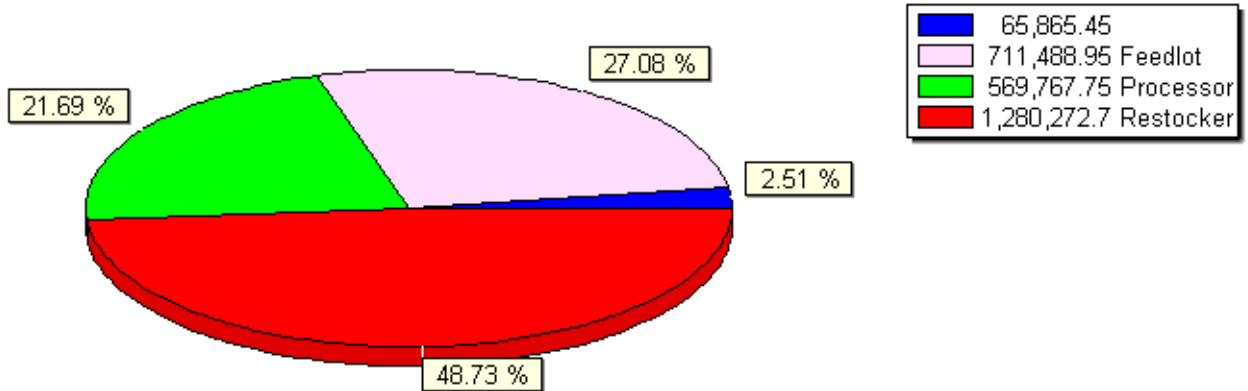

Southern Livestock Exchange

43 Sale Yard Rd Mt Compass

Sale Date 2021-12-08

Yarding 1293

Market Value

Head Count

Southern Livestock Exchange

43 Sale Yard Rd Mt Compass