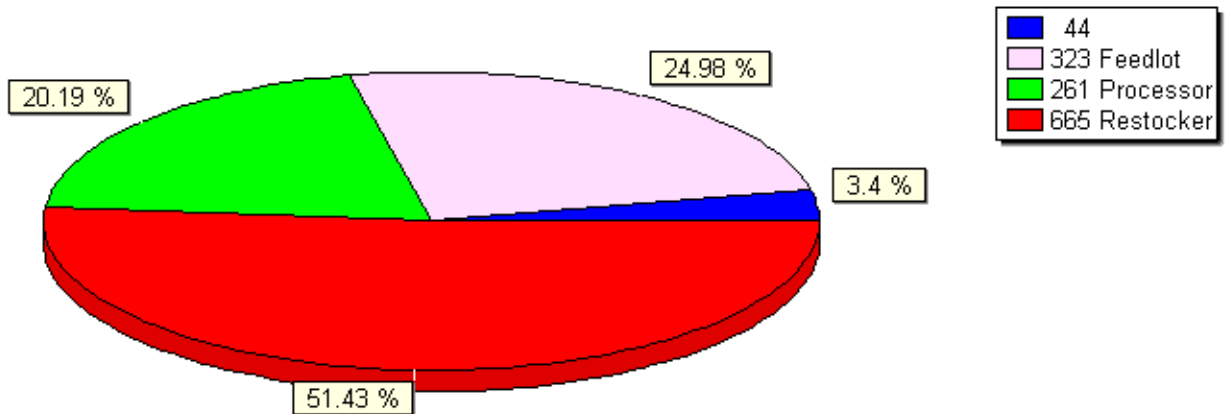

Southern Livestock Exchange

43 Sale Yard Rd Mt Compass

Sale Date 2021-12-08

Yarding 1293

Market Value

Head Count

Southern Livestock Exchange

43 Sale Yard Rd Mt Compass